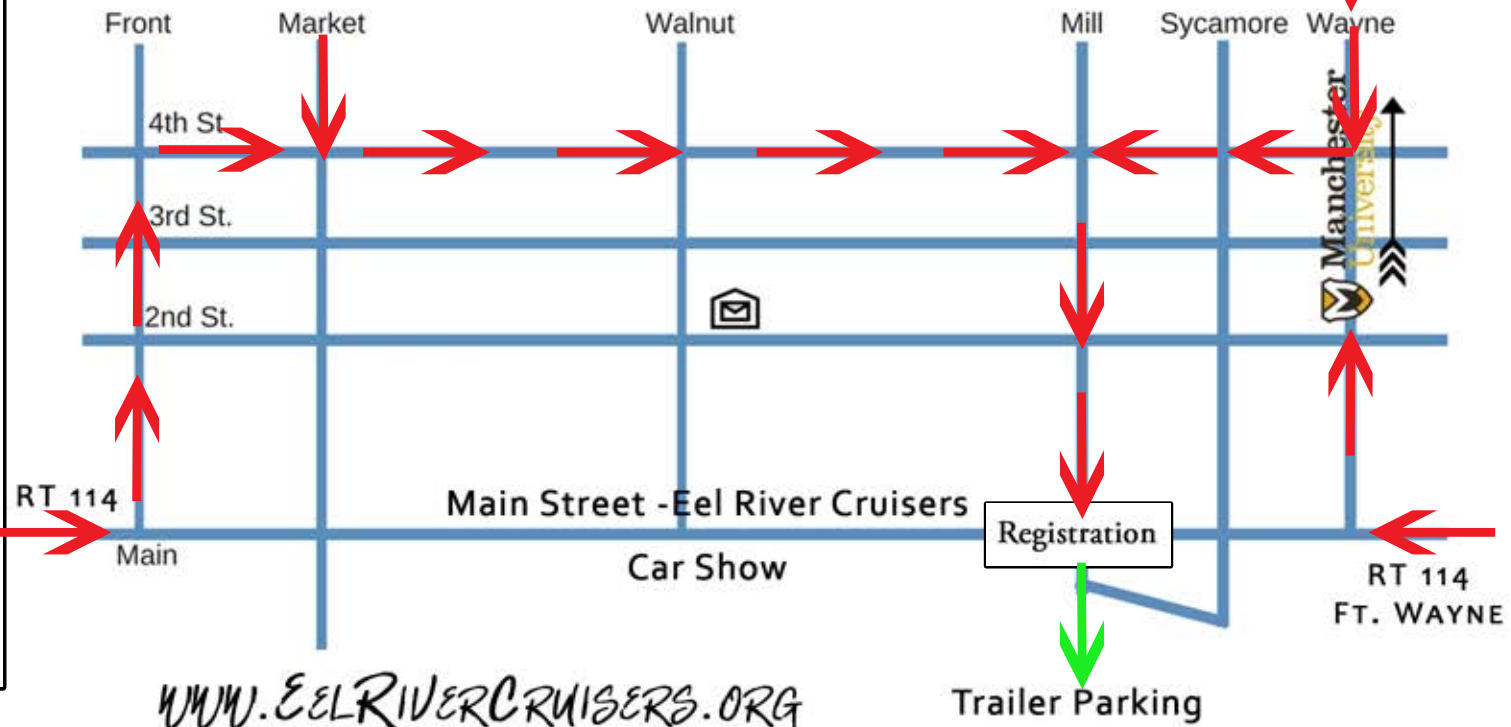

To Downtown North Manchester

Eel River Cruisers Registration & Parking Guide

Friday
August 11, 2017
1-10pm

To Car Show Registration & Show Parking

- From North - Indiana Rt. 13**
 - South on Rt. 13
 - East on Rt. 114
- From South - Indiana Rt. 13**
 - North on Rt. 13
 - East on Rt 114
- From East - Indiana Rt. 114**
 - Head West on Rt. 114/Main St.
 - Right on Wayne St.
 - Left on 4th St.
 - Left on Mill St.
- From West - Indiana Rt. 13**
 - Head East on Rt. 114/Main St.
 - Left on Front St.
 - Right on 4th St.
 - Right on Mill St.

WWW.EELRIVERCRUISERS.ORG