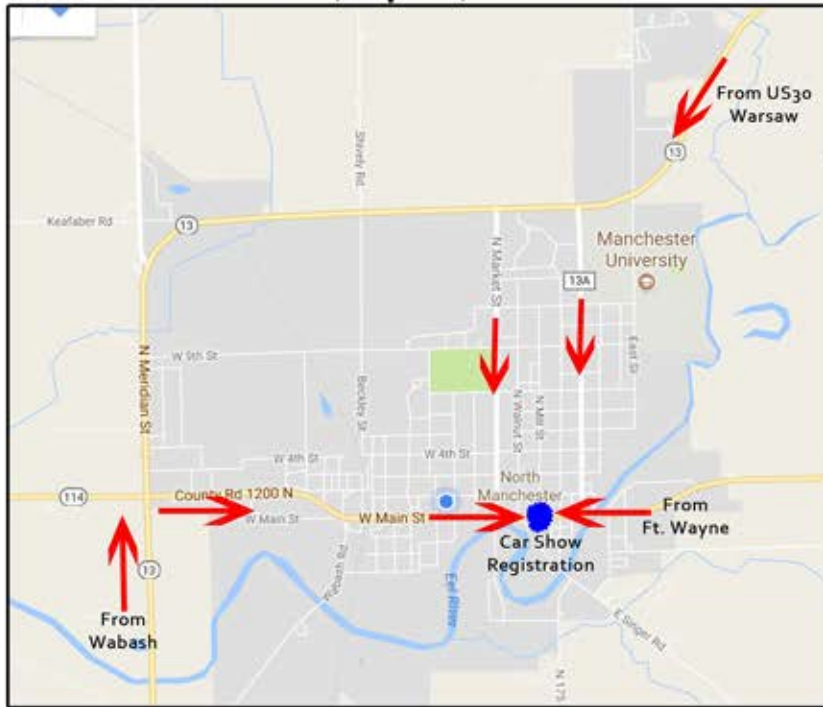

To Downtown North Manchester

Eel River Cruisers Registration & Parking Guide

Friday
August 11, 2017
1-10pm

To Car Show Registration & Show Parking

- From North - Indiana Rt. 13**
 - South on Rt. 13
 - East on Rt. 114
- From South - Indiana Rt. 13**
 - North on Rt. 13
 - East on Rt 114
- From East - Indiana Rt. 114**
 - Head West on Rt. 114/Main St.
 - Right on Wayne St.
 - Left on 4th St.
 - Left on Mill St.
- From West - Indiana Rt. 13**
 - Head East on Rt. 114/Main St.
 - Left on Front St.
 - Right on 4th St.
 - Right on Mill St.

WWW.EELRIVERCRUISERS.ORG